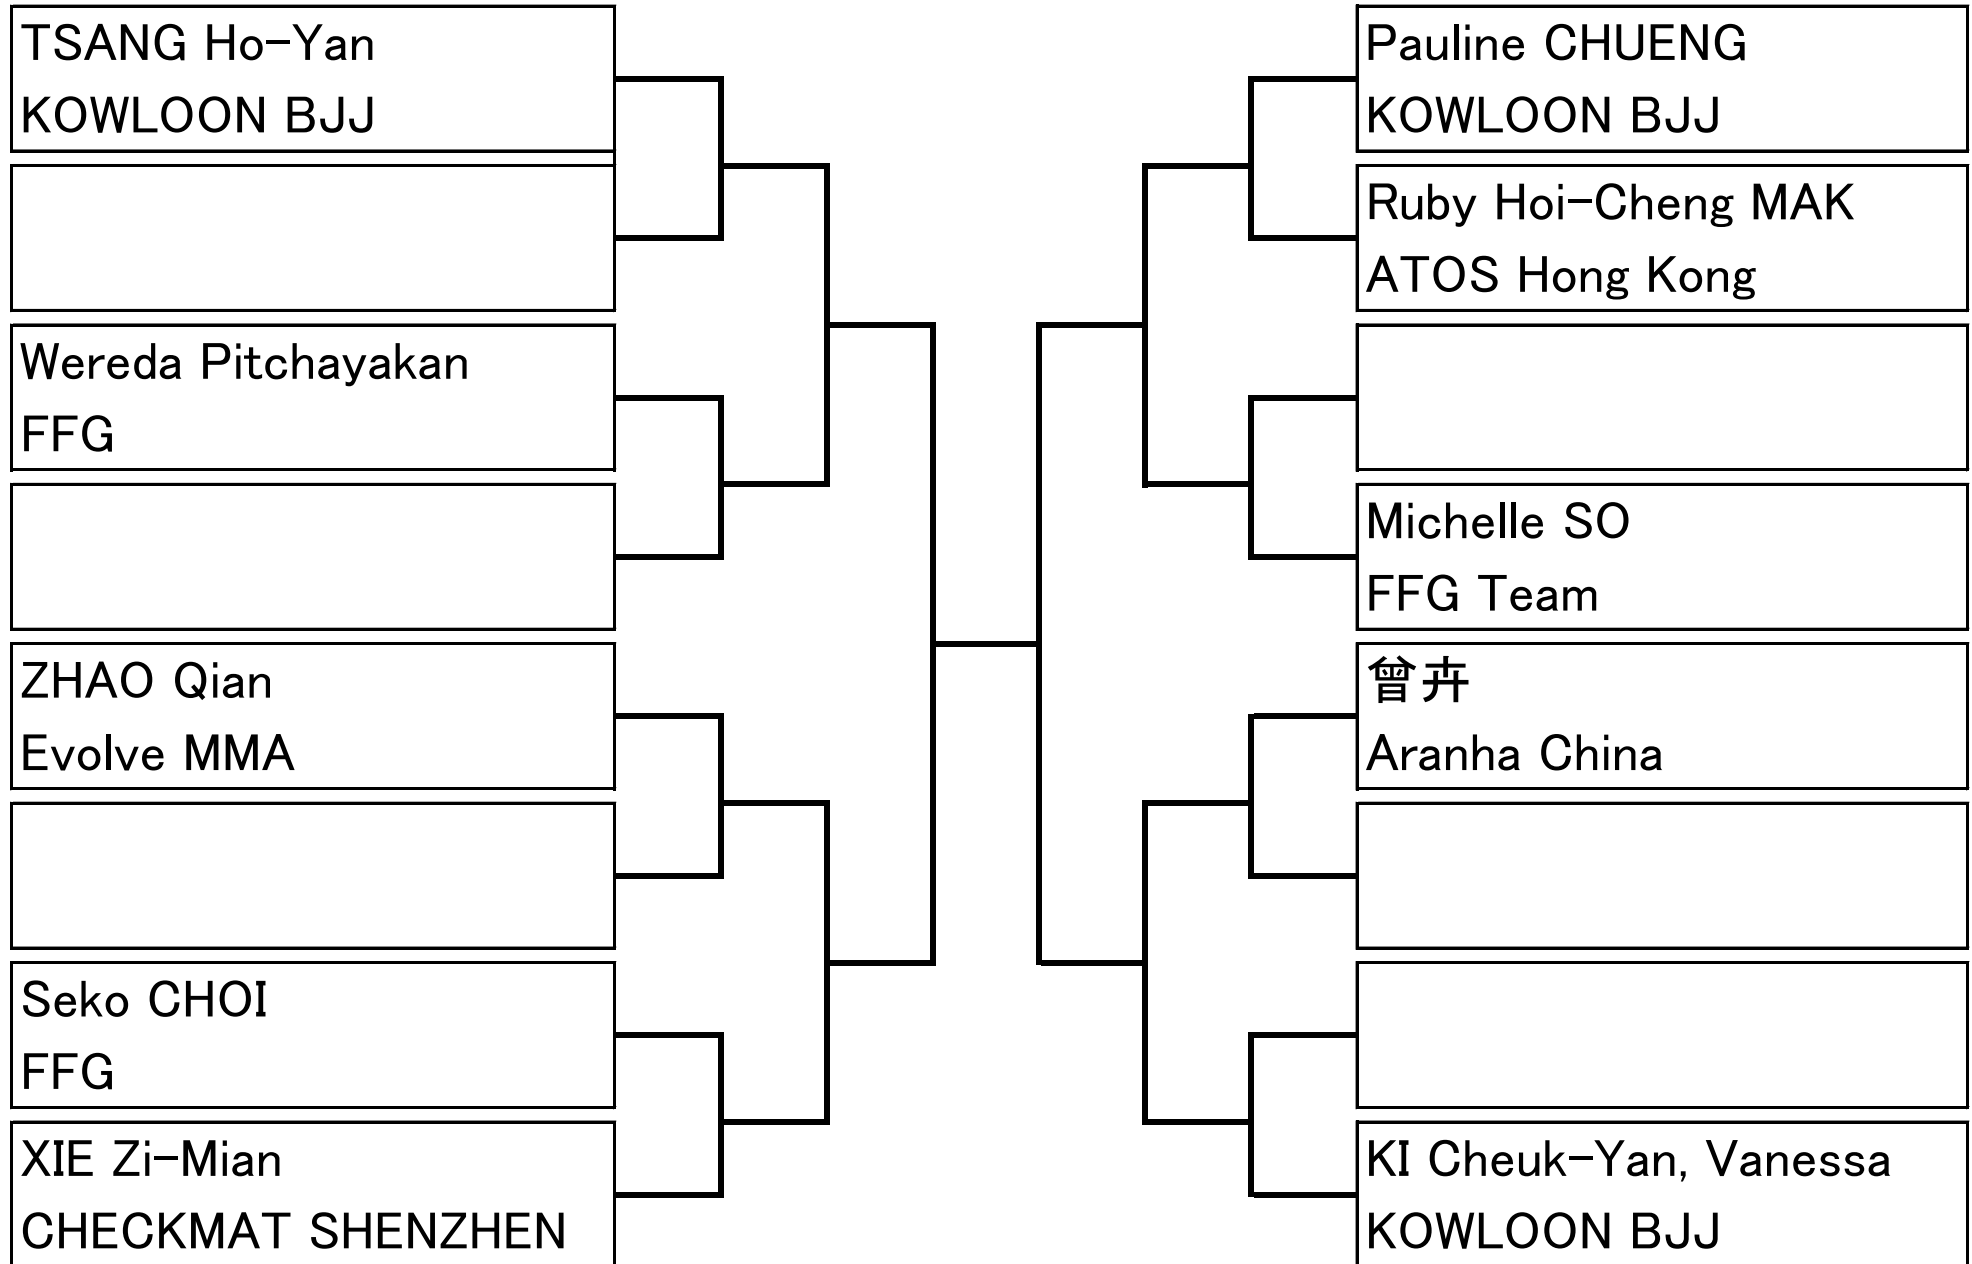

05 minutes

2 competitors

Gagan Walia
Atos Hong Kong

SIN YIU YOYO WAN
KOWLOON BJJ

White - belt - Adult

FEMALE 女 - 53.5kg or under

05 minutes

10 competitors