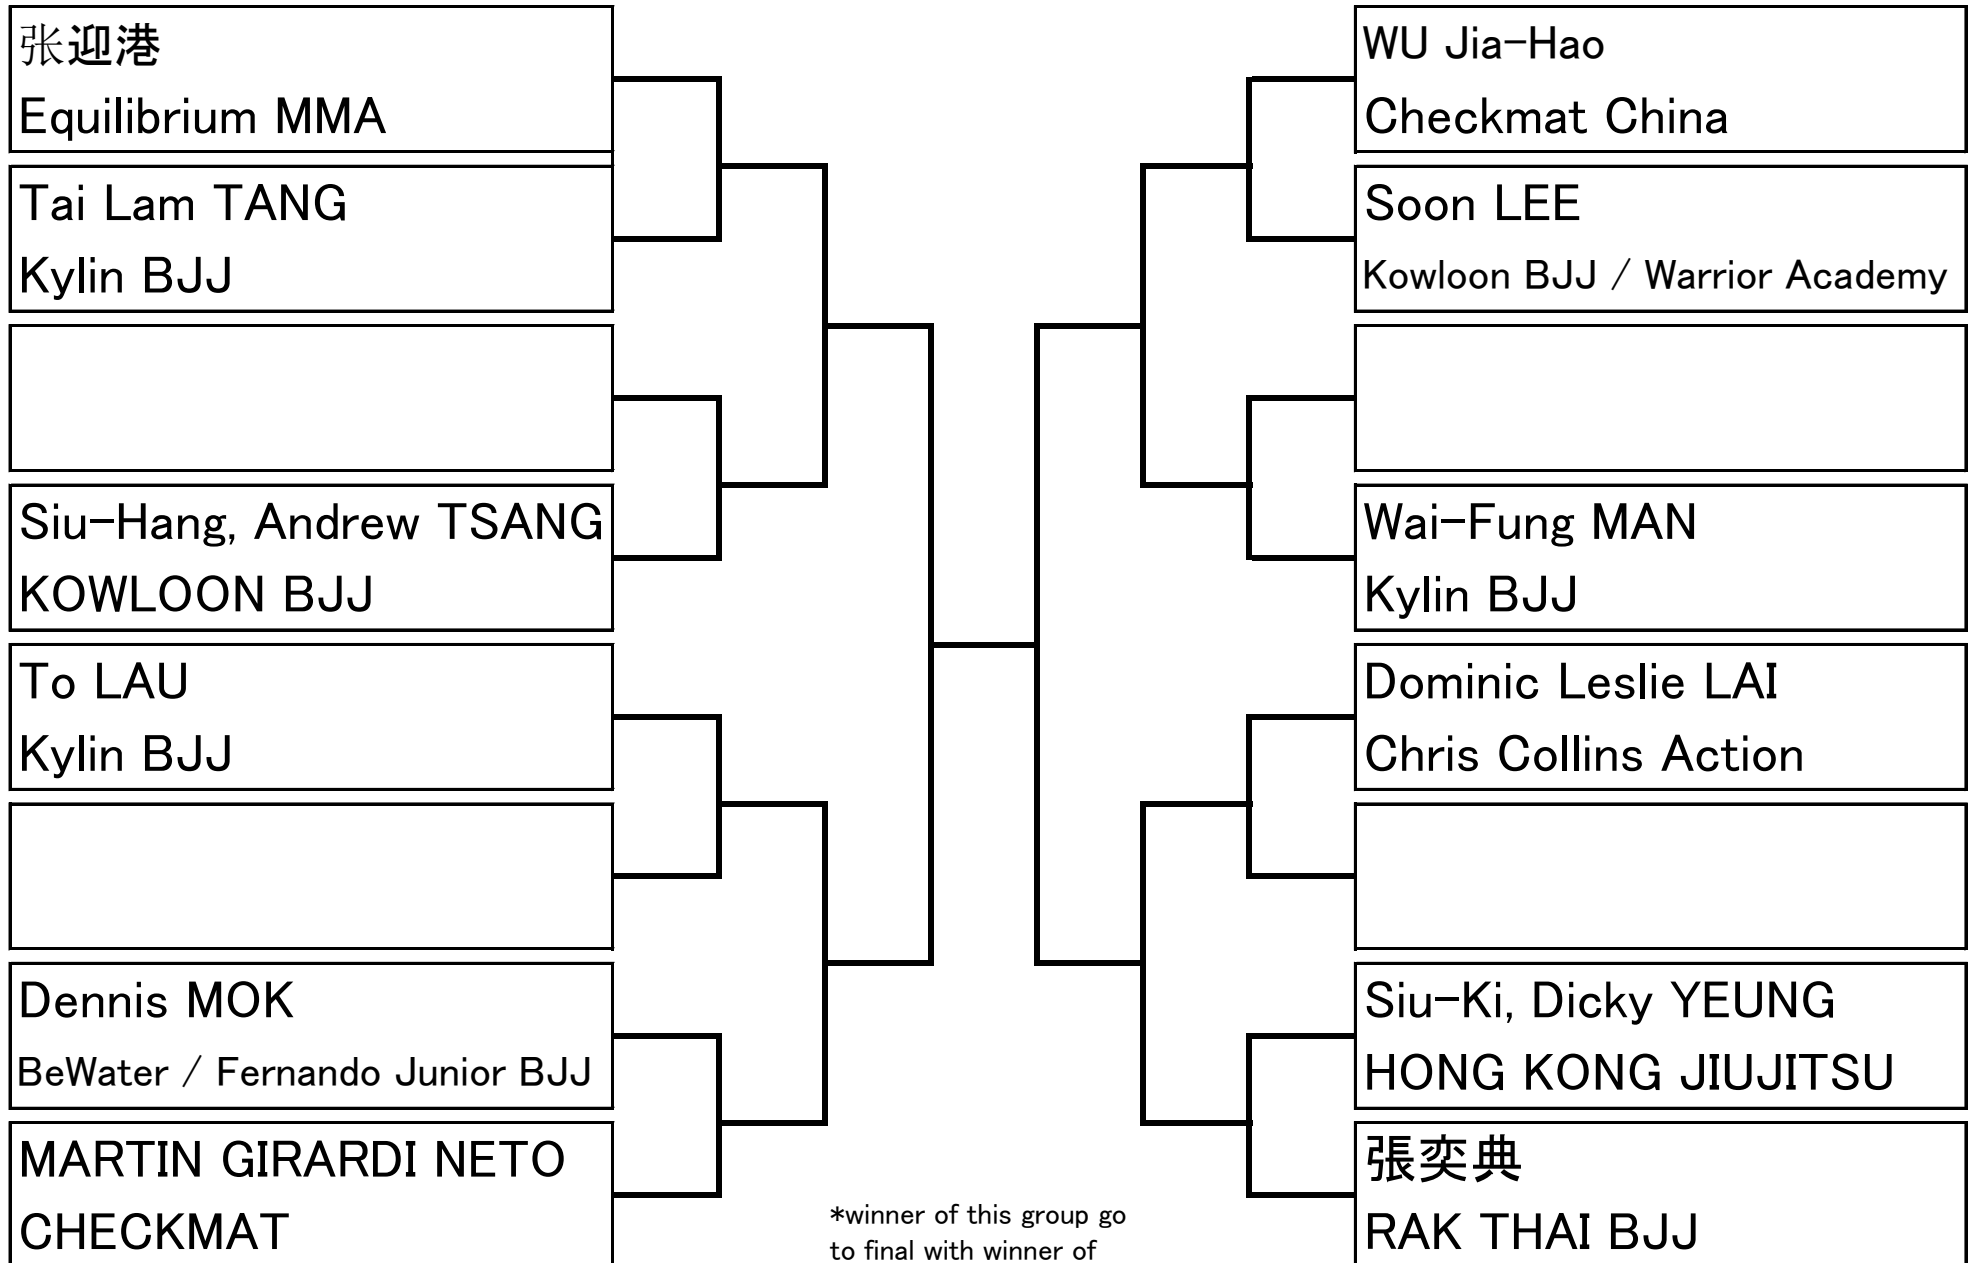

White - belt - Adult

– 64.1kg - 70.0kg (Group B)

05 minutes

12/25 competitors

*winner of this group go to final with winner of Group A