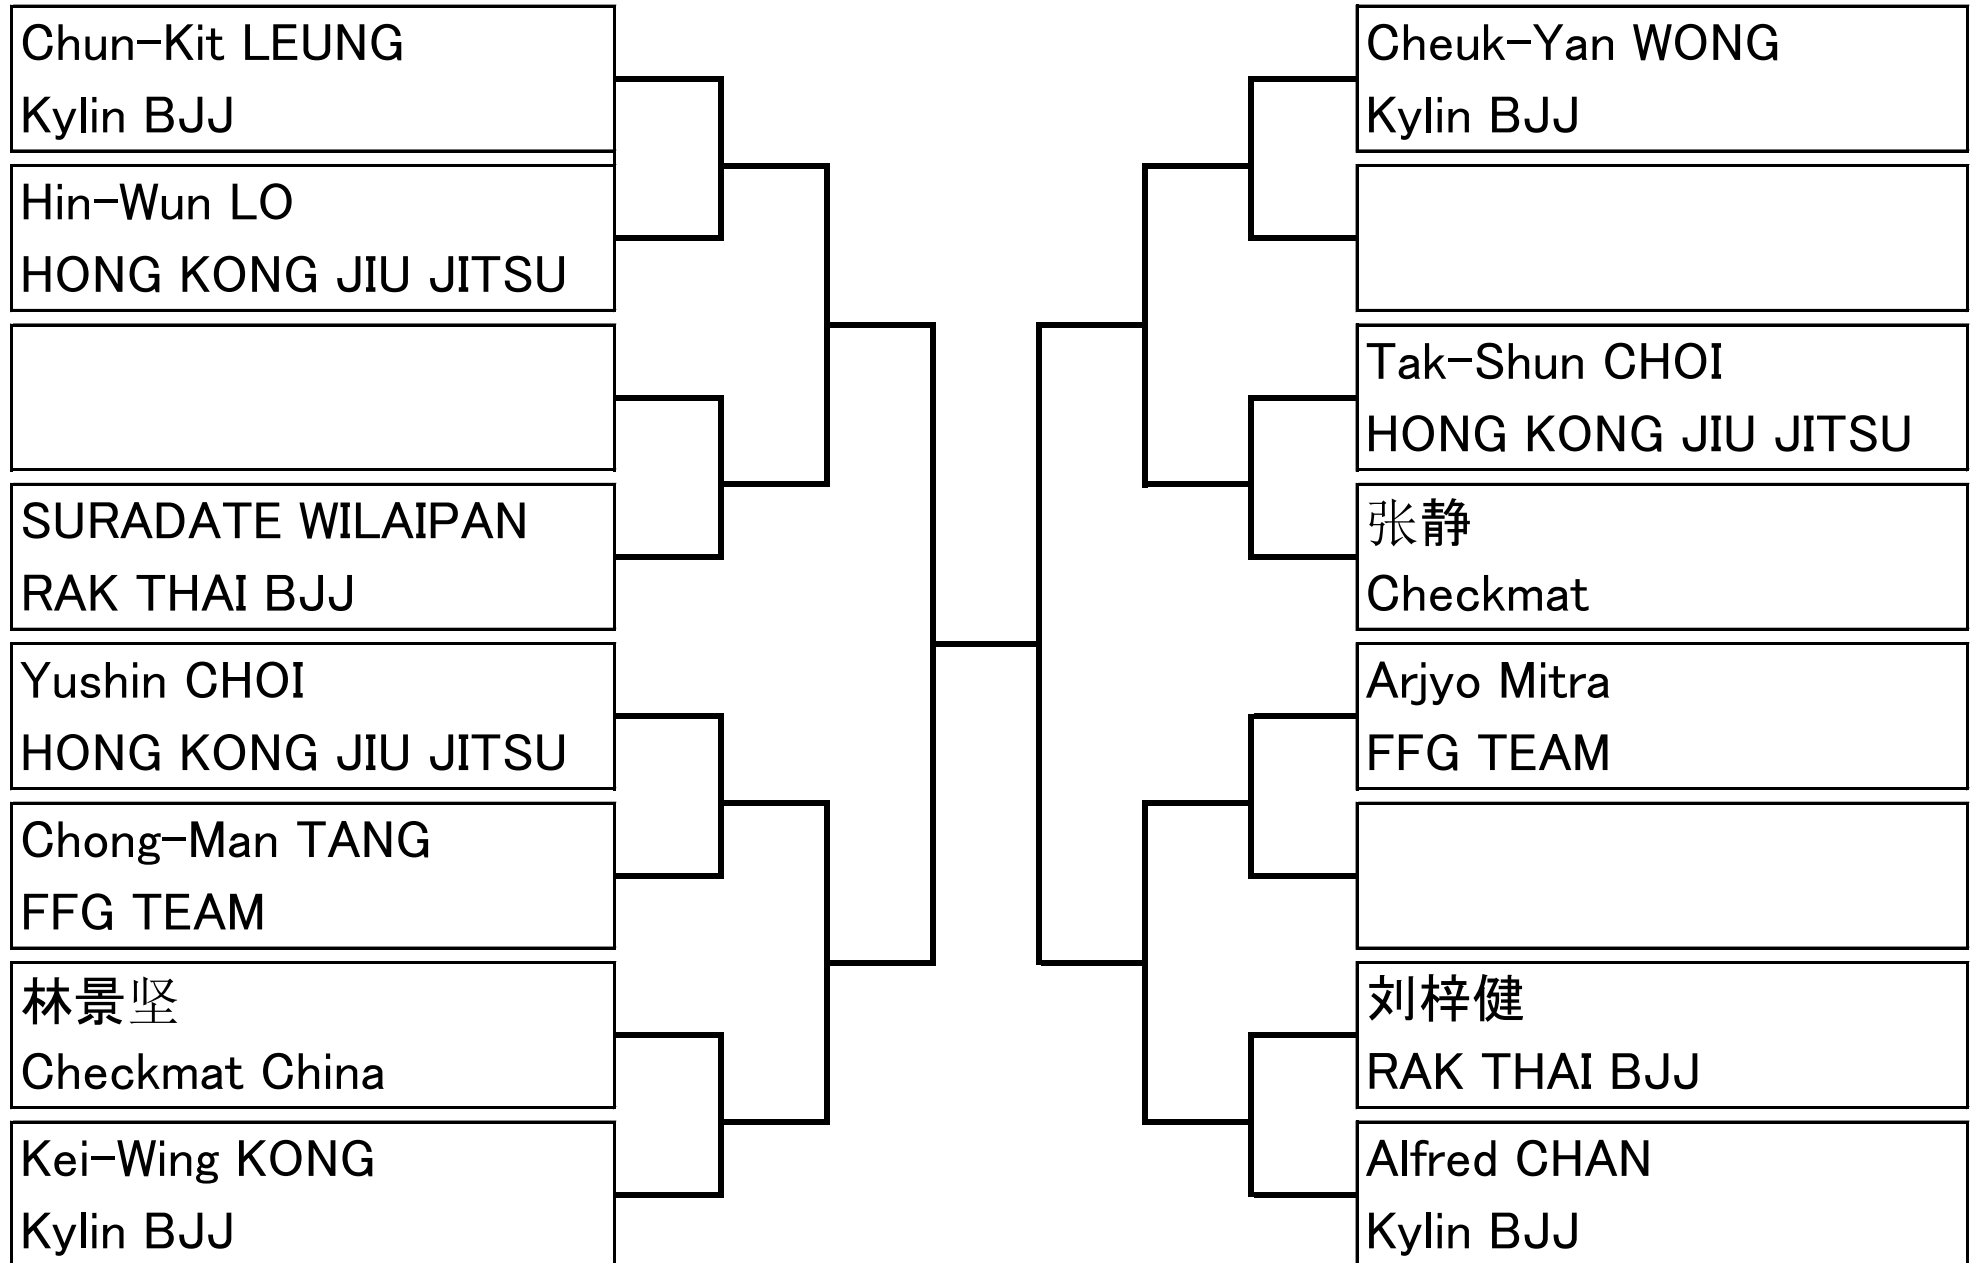

White - belt - Adult

FEMALE/女 - 74.1kg or above

05 minutes

1 competitors

White - belt - Adult

- 57.5kg or under

05 minutes

13 competitors