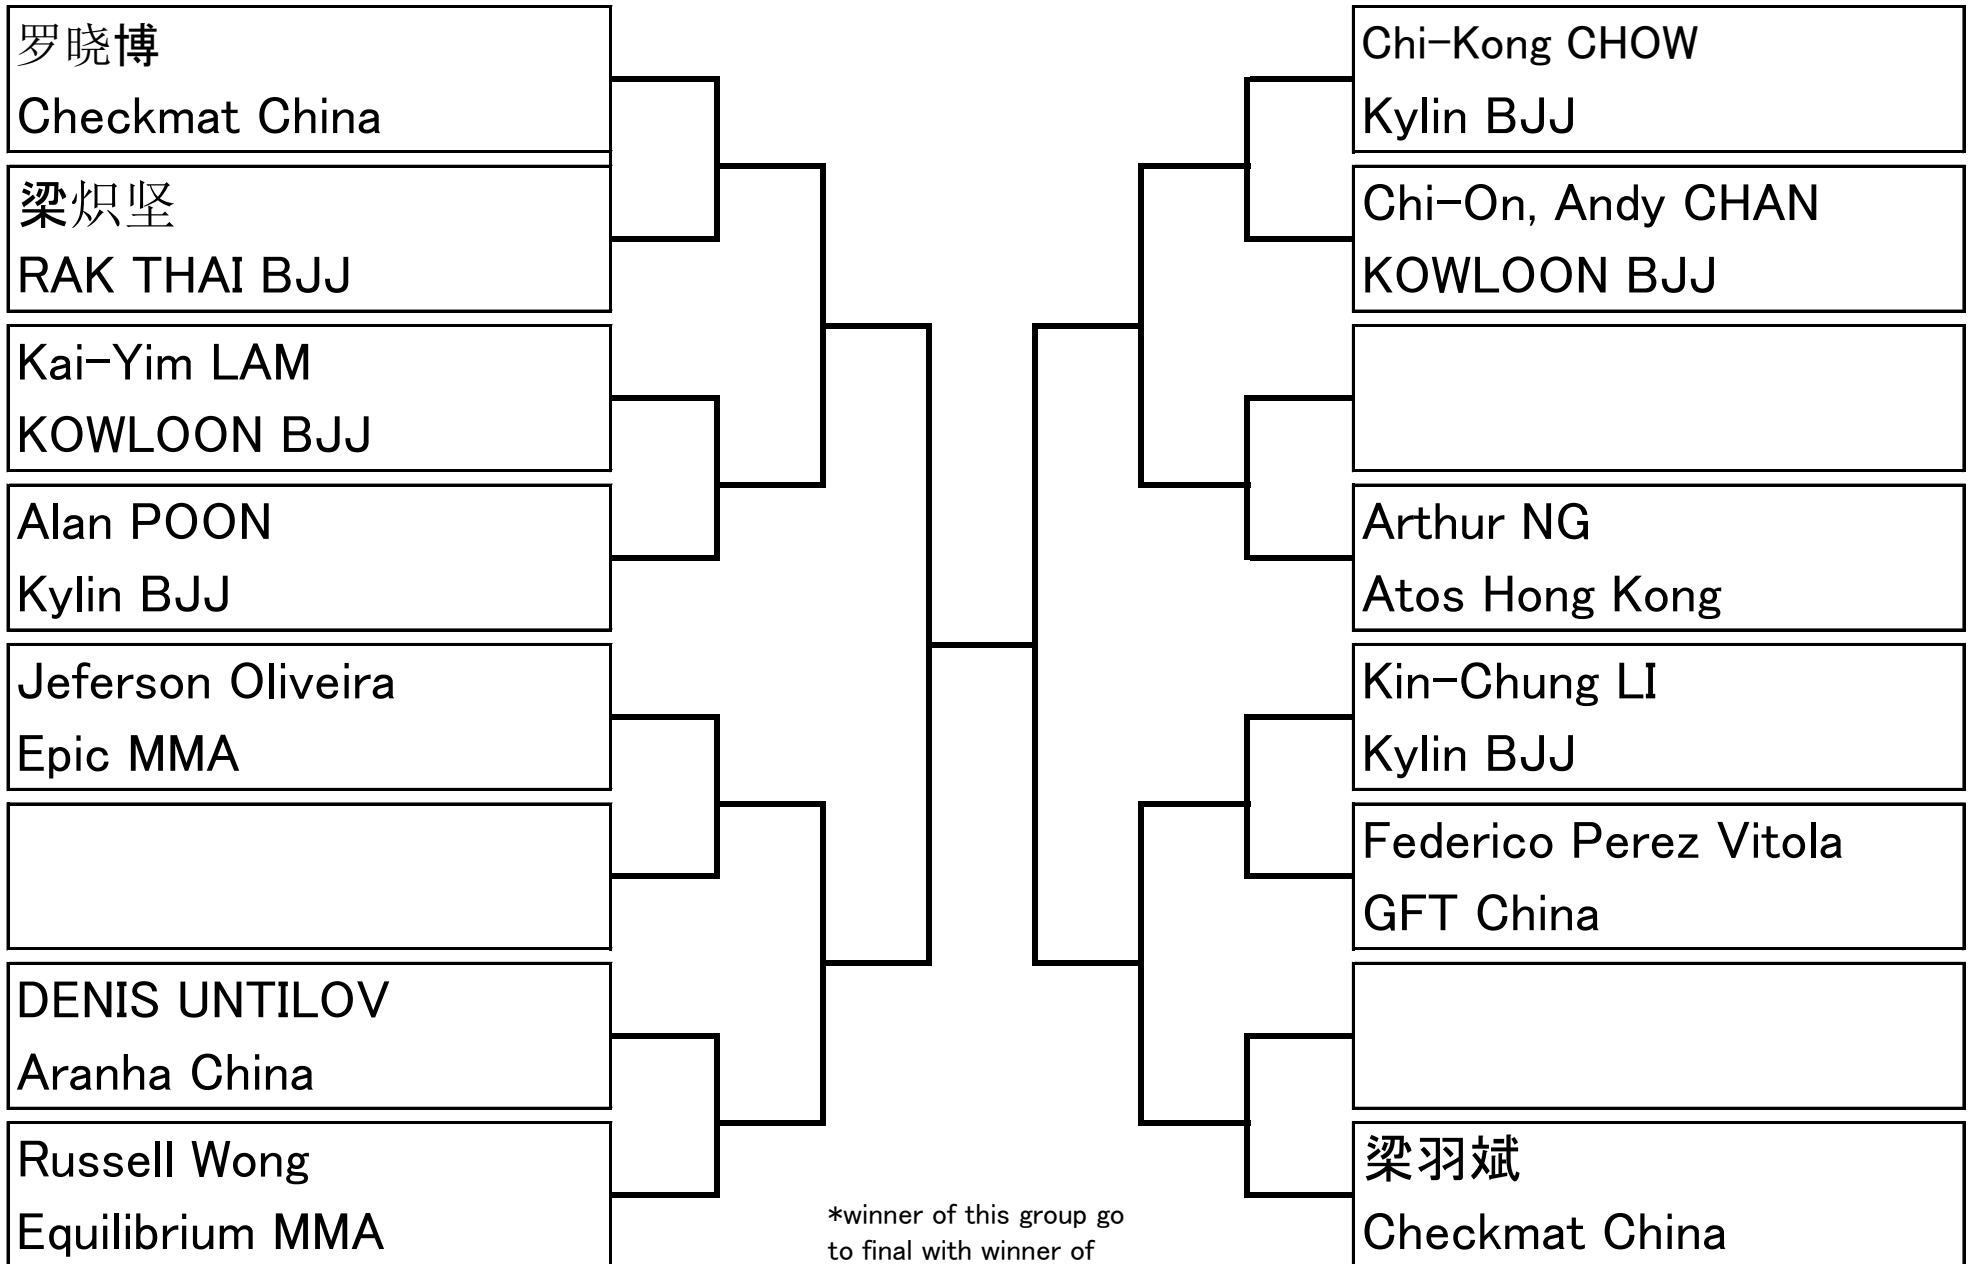

White - belt - Adult

- 57.6kg - 64.0kg

05 minutes

10 competitors

White - belt - Adult

– 64.1kg - 70.0kg (Group A)

05 minutes

13/25 competitors