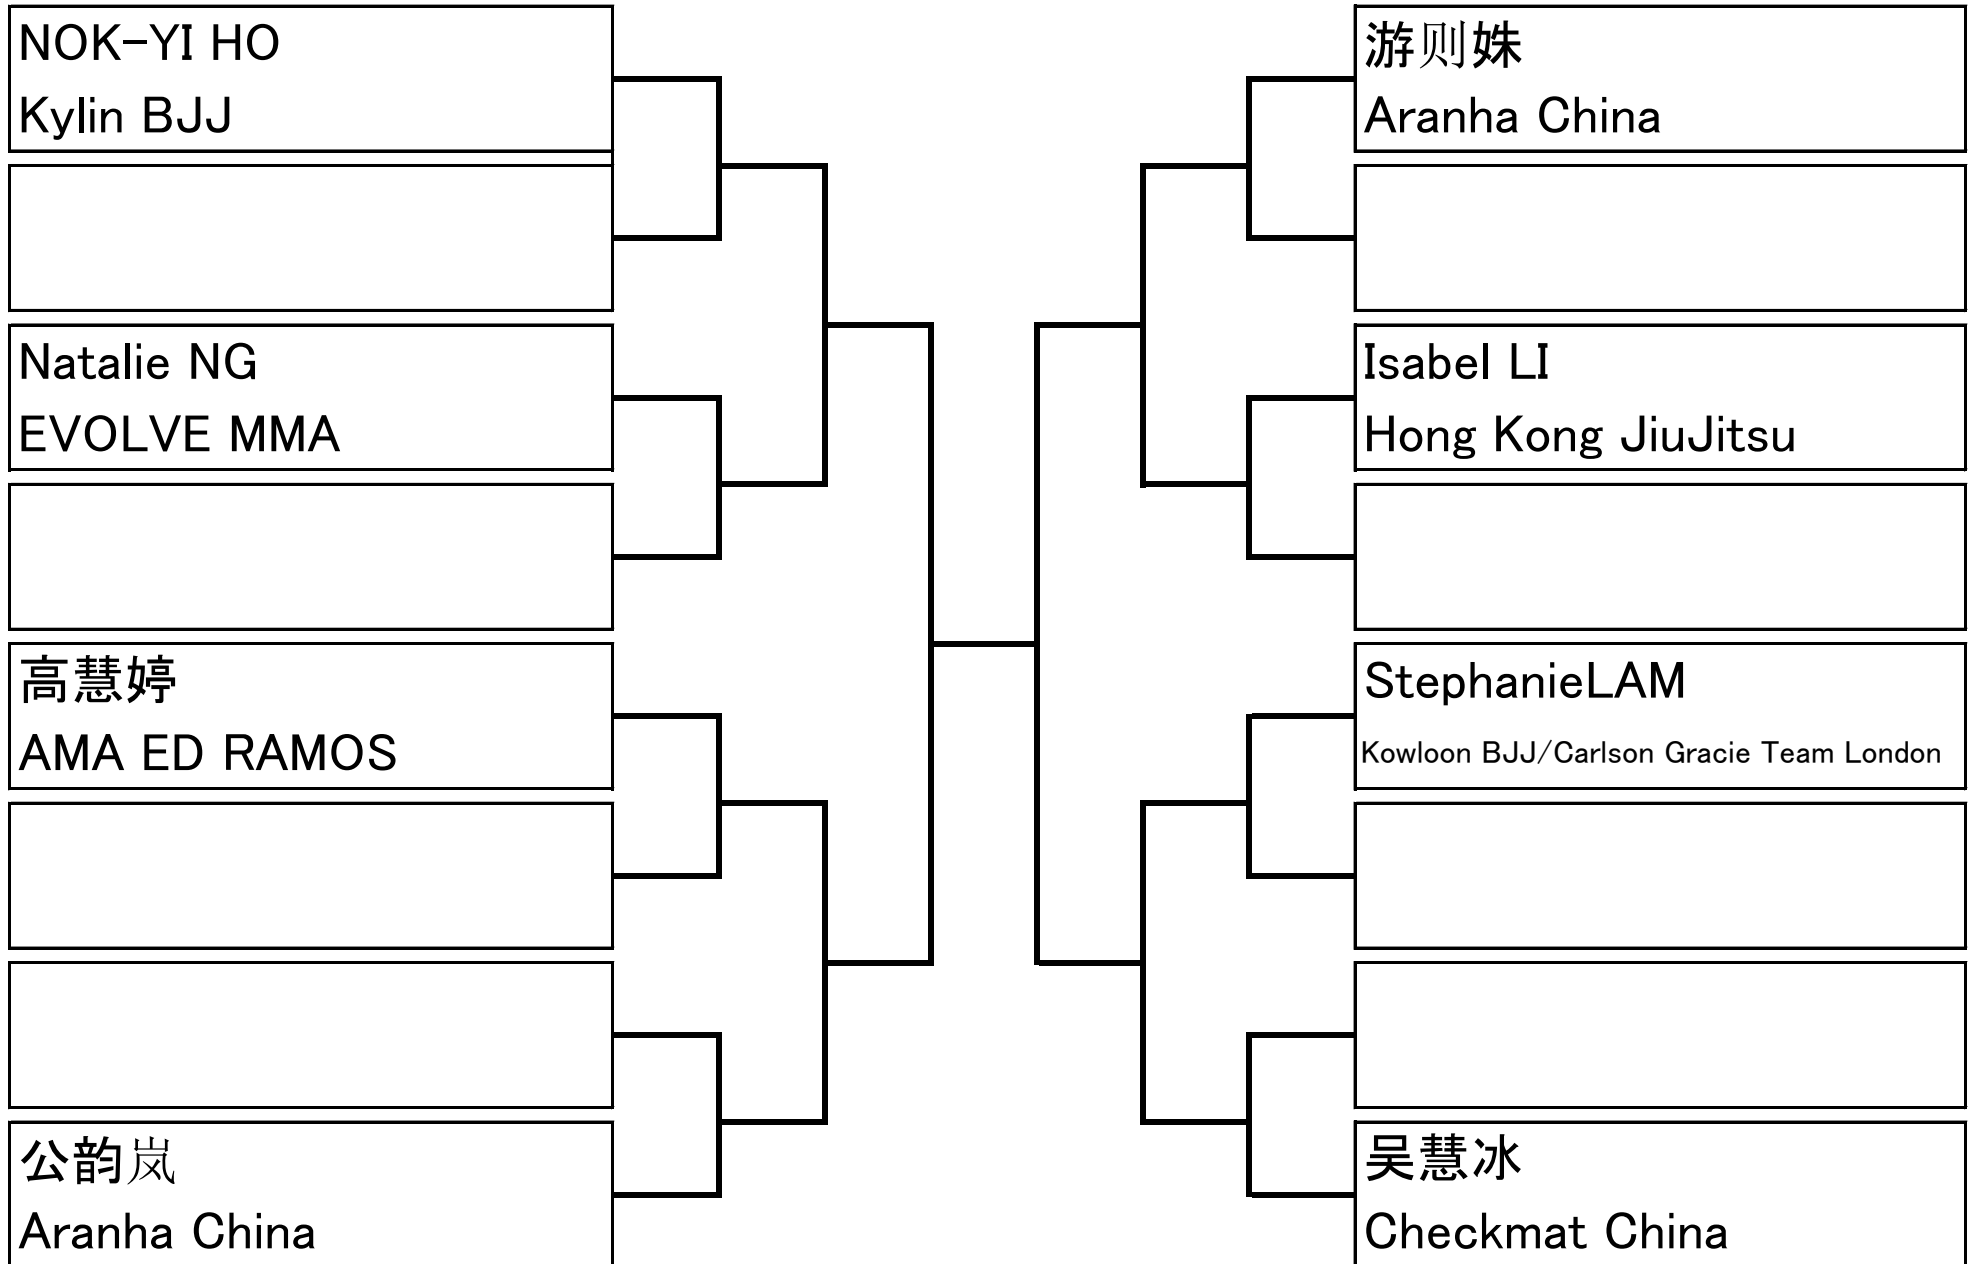

White - belt - Adult

FEMALE 女 - 53.6kg - 58.5kg

05 minutes

8 competitors