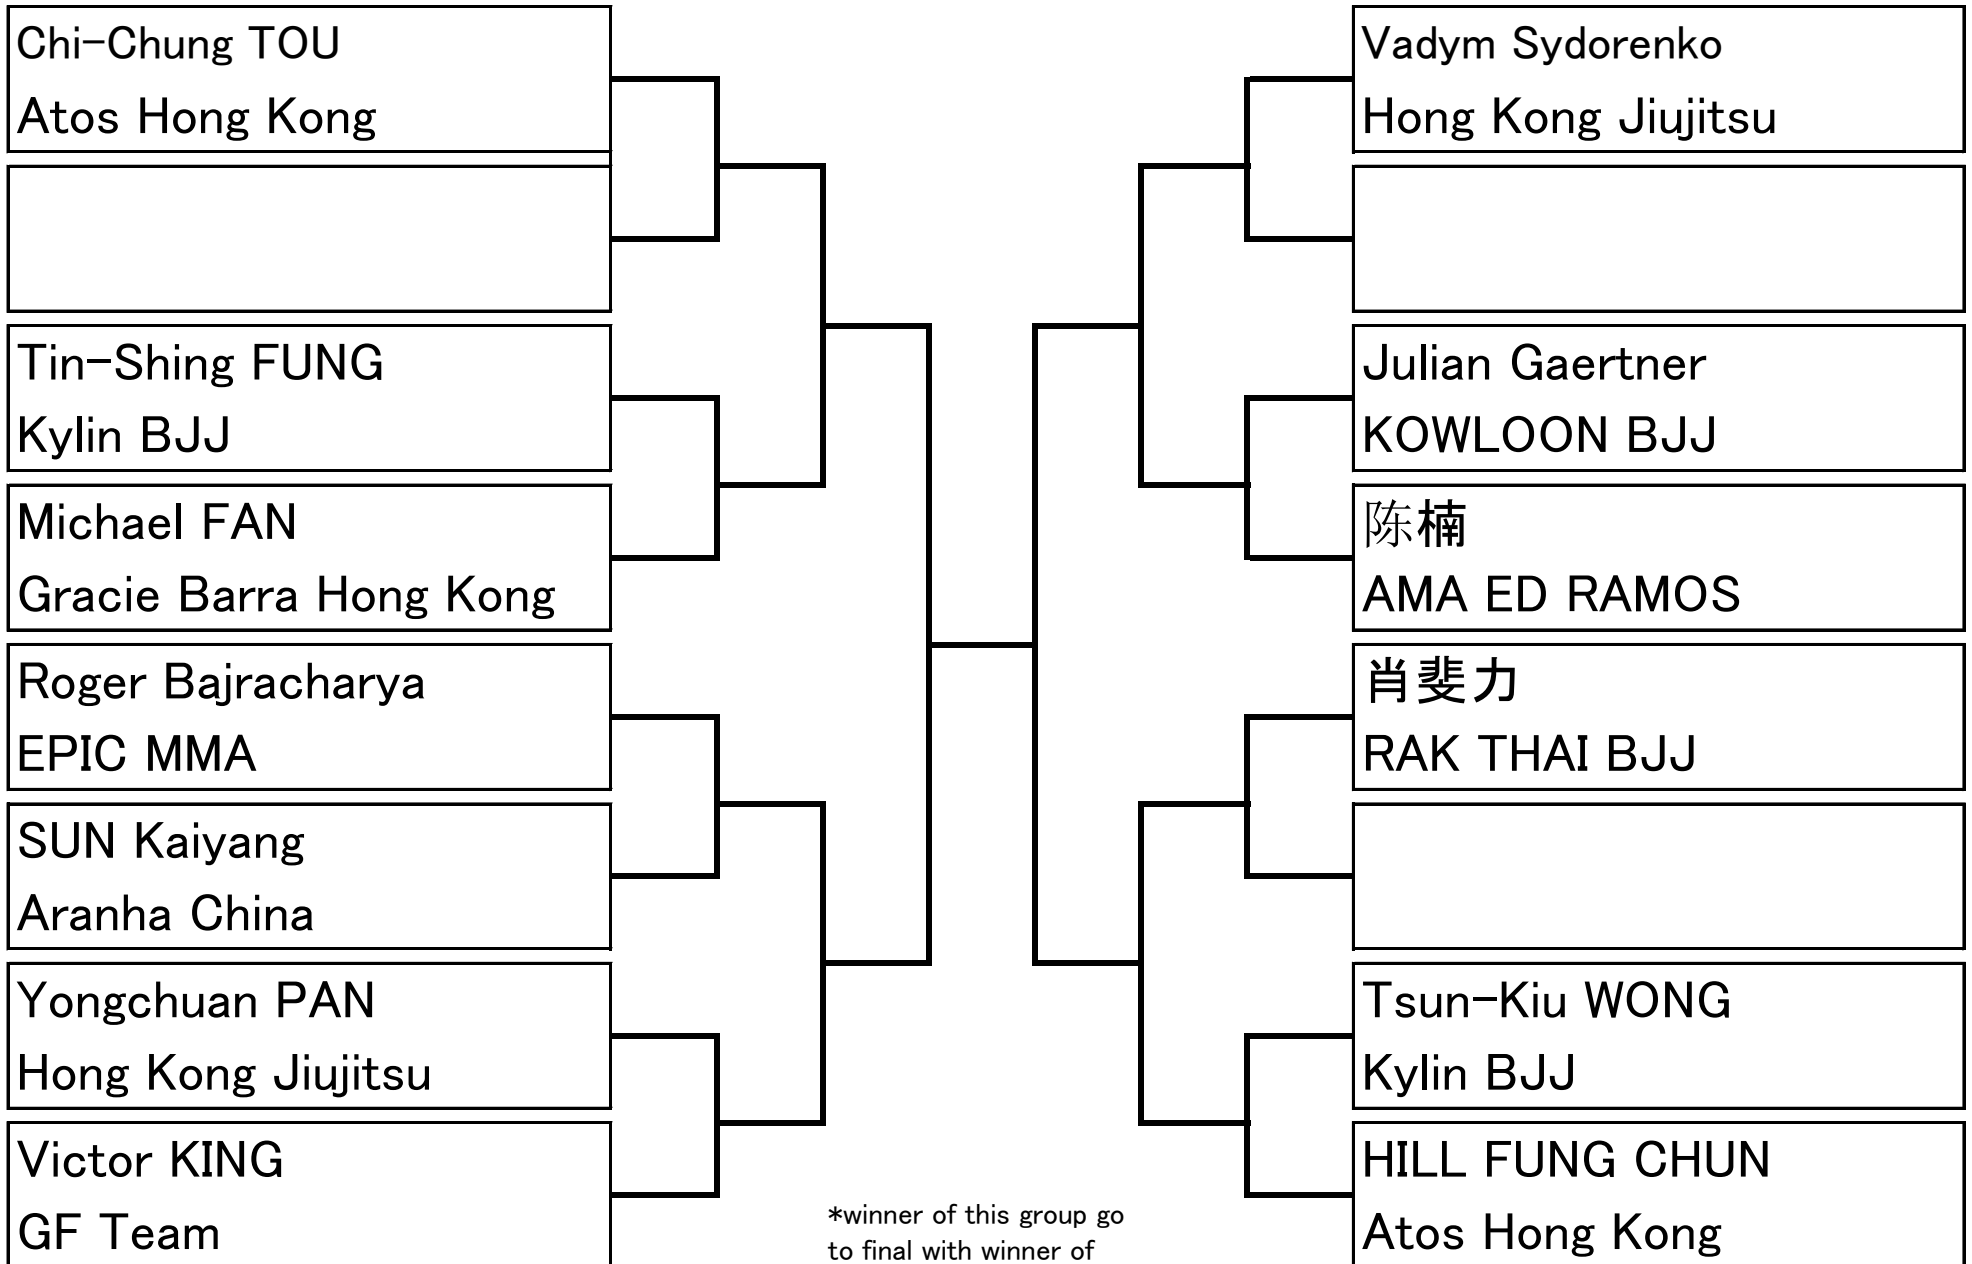

White - belt - Adult

– 70.1kg - 76.0kg (Group A)

05 minutes

13/26 competitors

*winner of this group go to final with winner of Group B