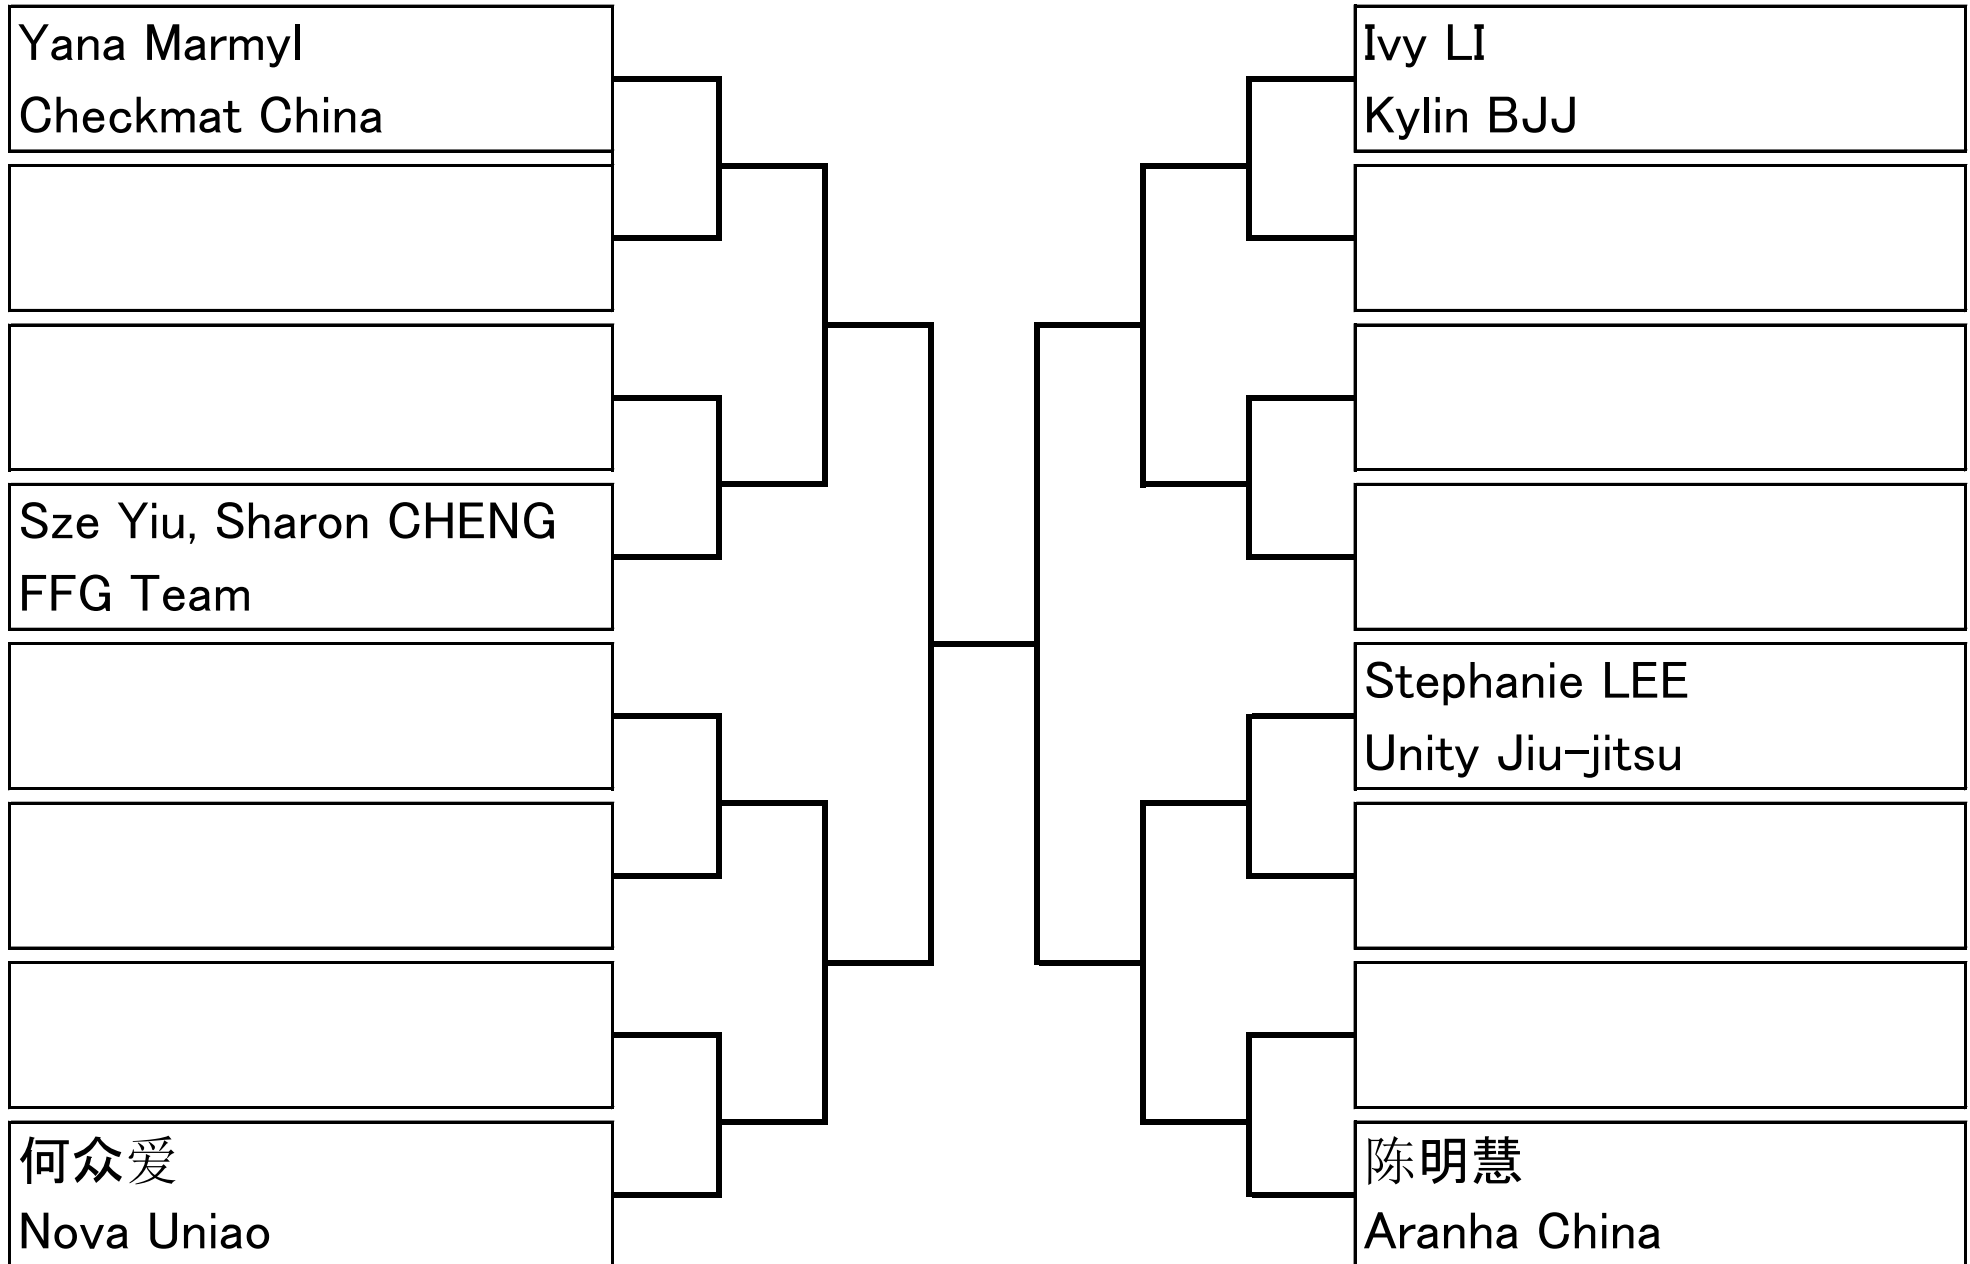

White - belt - Adult

FEMALE 女 - 53.6kg - 58.5kg

05 minutes

8 competitors

White - belt - Adult

FEMALE 女 - 58.6kg - 64.5kg

05 minutes

6 competitors