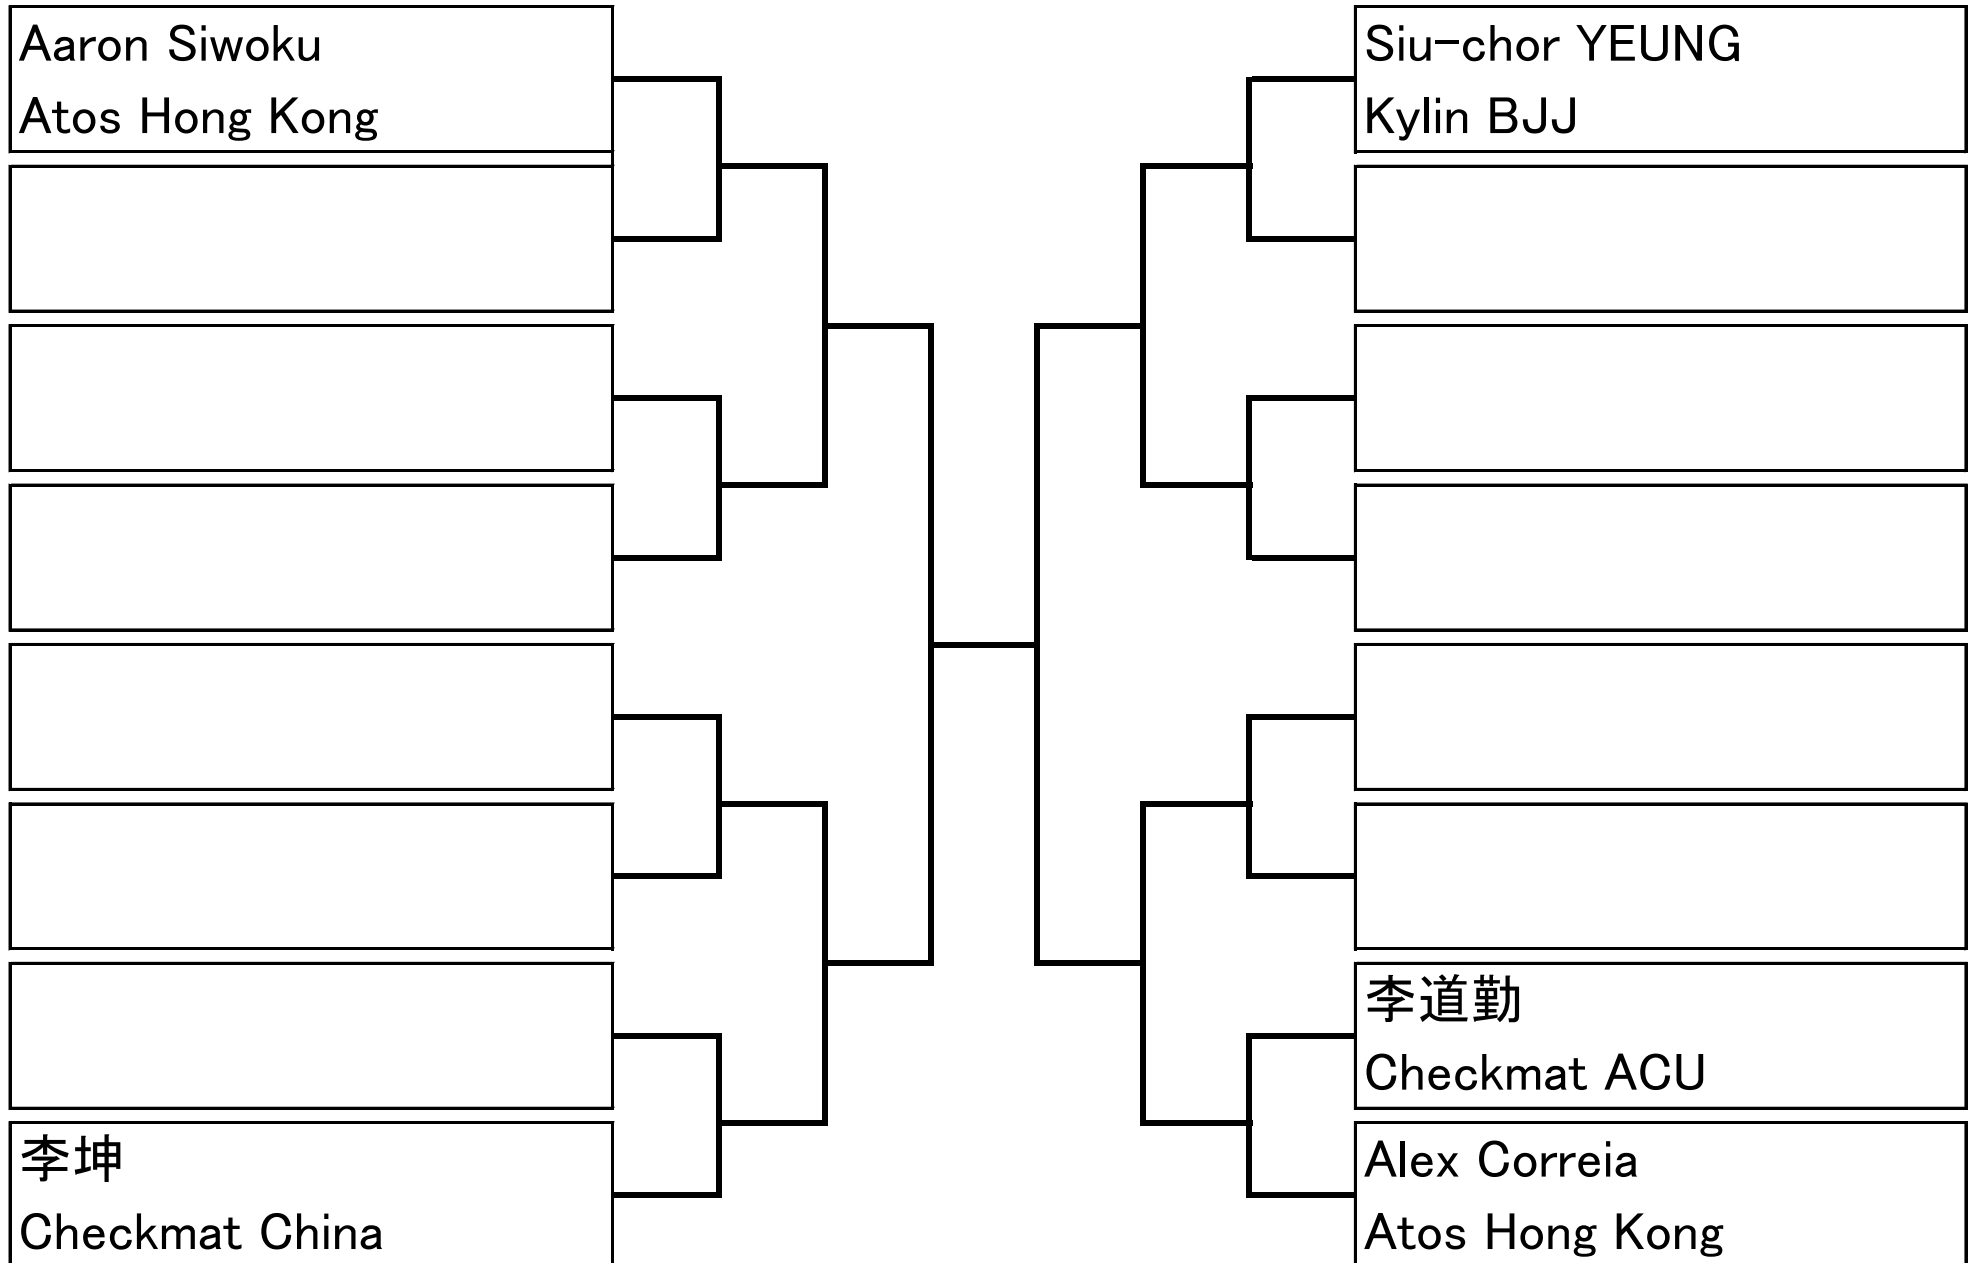

White - belt - Adult

- 82.4kg - 88.3kg

05 minutes

5 competitors