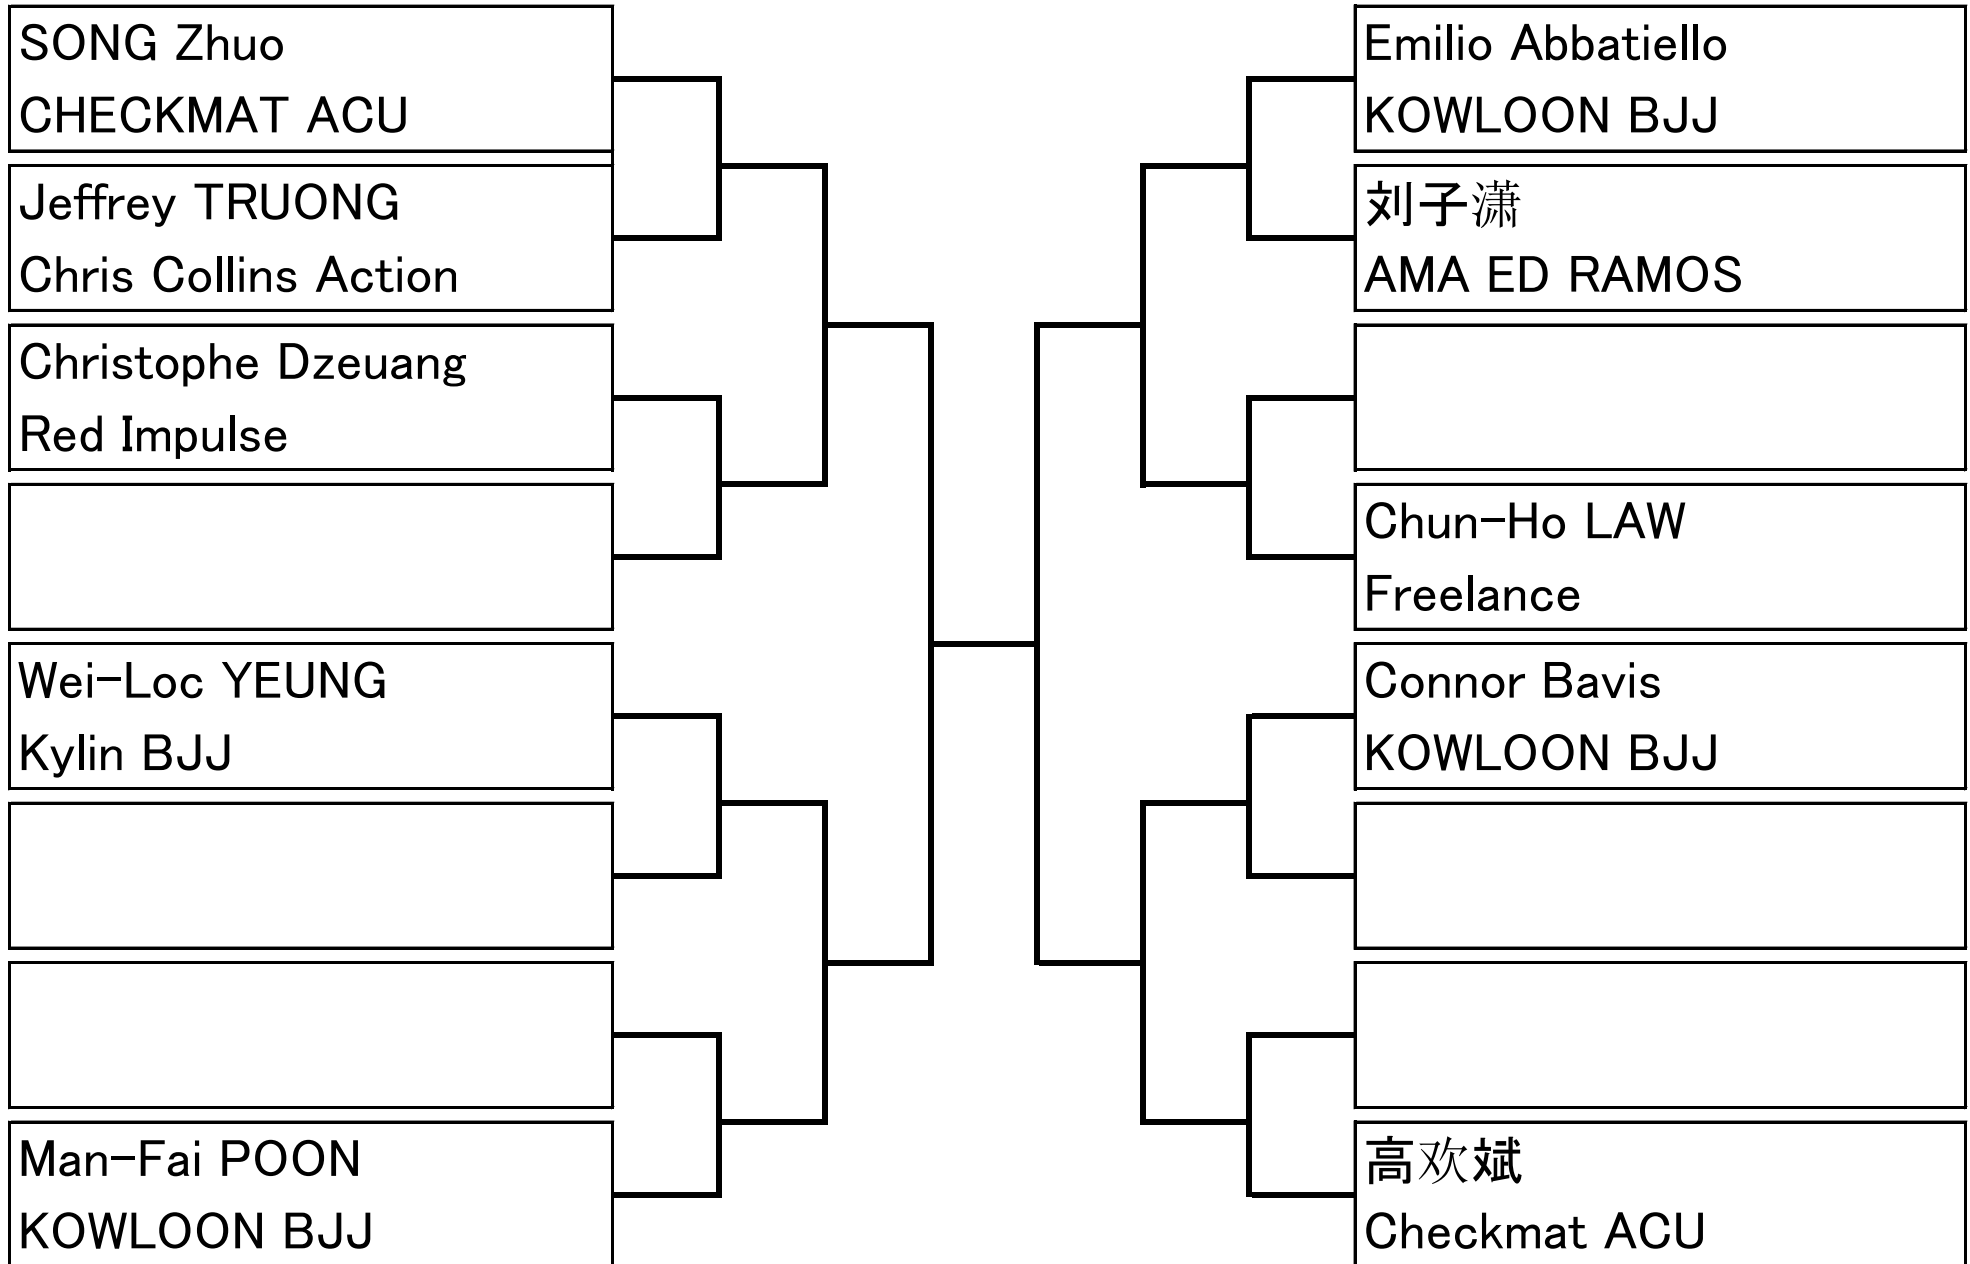

White - belt - Adult

- 57.6kg - 64.0kg

05 minutes

10 competitors